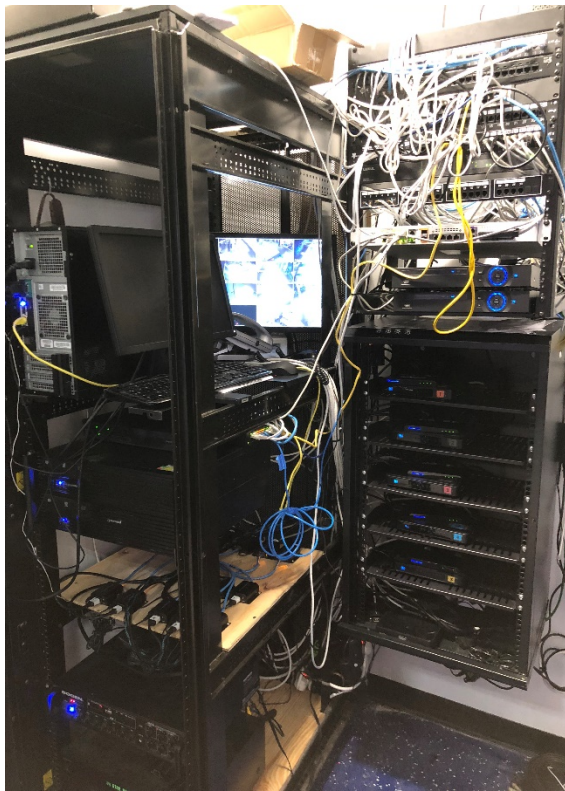

IT/AV Re-Imagined by:

Constrology
at the intersection of construction and technology

BEFORE – plywood racks holding cheap HDMI over CAT5 video and audio systems, this 40” deep rack nearly stretched from one side of the small room to the other. Wasted wall rack for 5 satellite receivers and HDMI splitters.

AFTER, DAY ONE – replaced large equipment rack with right-sized rack, moved monitors to articulating mounts on the wall, removed wall rack holding 5 DirecTV receivers (located them and the existing HDMI video distribution to the new rack), replaced data rack interconnects, replaced 14 extension cords (no exaggeration!) with rack-mounted power gear, rewired several faulty data drops in the game room area, rewired audio system, replaced mismatched Ethernet switches with matched gigabit switches from Luxul.